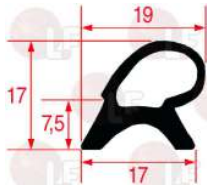

WHIRLPOOL 155315

WHIRLPOOL 771985003102

3186088 OVEN DOOR GASKET 730x665 mm

made of silicone elastomer
profile dimensions 24x20 mm
COLOUR BLACK
for Convection oven (JUNO-RÖDER-SENKING) 5712-3-7
for Convection oven electric (ZANUSSI) ACF/E10
ACV/E10 - ECF/E10 - ECV/E10 - FCF/E10
FCS101EP - FCS101EX - FCS101E2 - FCS101E4
FCS102EP - FCS102EX - FCS102E4 - FCV/E10
JCF/E10 - NCF/E10 - NCV/E10 - RCF/E10
RCVE101E4 - RCV101E2 - ZCF/E10 - ZCV/E10
for Convection oven gas (ZANUSSI) ACF/G10
ACV/G10 - ECF/G10 - ECV/G10 - FCF/G10
FCS101GP - FCS101GX - FCS101G2 - FCS101G4
FCS102GP - FCS102GX - FCS102G4 - FCV/G10
JCF/G10 - NCF/G10 - NCV/G10 - RCF102G