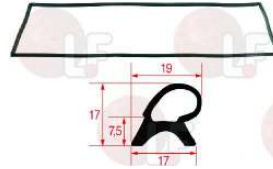

WHIRLPOOL 178168

WHIRLPOOL 771985004606

Suitable for:

3186354 OVEN DOOR GASKET 1400x640 mm
 snap-in gasket
 made of silicone elastomer
 profile dimensions 17x17 mm
 COLOUR BLACK
 for Convection oven electric (ZANUSSI) FCFE40
 FCVE20 - FF/E40
 for Convection oven gas (ZANUSSI) FCFG40 - FF/G40