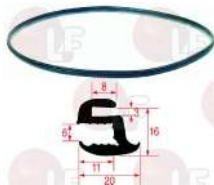

WHIRLPOOL 102878

WHIRLPOOL 771985000265

3186409 OVEN GLASS GASKET 2010 mm
made of silicone elastomer
profile dimensions 20x16 mm
COLOUR BLACK
for Convection oven electric (ZANUSSI) ACF/E10
ACF/E20 - ECF/E10 - FCF/E10 - FCF/E20
JCF/E10 - NCF/E10 - ZCF/E10 - ZCF/E20
for Convection oven gas (ZANUSSI) ACF/G10
ACF/G20 - ECF/G10 - ECF/G20 - FCF/G10
FCF/G20 - JCF/G10 - NCF/G10 - RCF102G
ZCF/G10 - ZCF/G20