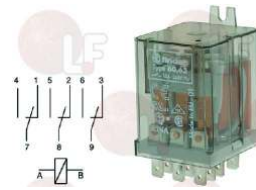

WHIRLPOOL 102615

WHIRLPOOL 771985000116

Relays

3351901 RELAY 60.62 10A 230V 50/60Hz
 2 switching contacts

WHIRLPOOL 158857

WHIRLPOOL 169882

WHIRLPOOL 183215

3351605 RELAY 60.63 10A 230V 50/60Hz
 3 switching contacts