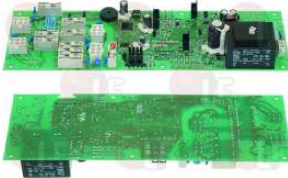

WHIRLPOOL 771985000638

3390230 ELECTRONIC POWER BOARD 335x110 mm
230V 50/60Hz
for Convection oven electric (ZANUSSI) ACV/E10
ACV/E6 - FCS061E - FCS101E2 - FCV/E10 - FCV/E6
NCV/E10 - NCV/E6 - RCV061E2 - RCV101E2
for Convection oven gas (ZANUSSI) ACV/G10 - ACV/G6
FCS061G - FCS101G2 - FCV/G10 - FCV/G6
NCV/G10 - NCV/G6 - RCV061G2 - RCV101G2
ZCV/G6