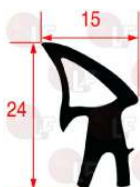

Suitable for:

3186544 OVEN DOOR GASKET 1300 mm
made of silicone elastomer
profile dimensions 8x4 mm
COLOUR BLACK
for Convection oven electric (ZANUSSI) FCF/EPN
FCF/E3N

WHIRLPOOL 178168

WHIRLPOOL 771985004606

Suitable for:

3186354 OVEN DOOR GASKET 1400x640 mm
snap-in gasket
made of silicone elastomer
profile dimensions 17x17 mm
COLOUR BLACK
for Convection oven electric (ZANUSSI) FCFE40
FCVE20 - FF/E40
for Convection oven gas (ZANUSSI) FCFG40 - FF/G40

WHIRLPOOL 771985003063

3186410 OVEN DOOR GASKET 1400x640 mm
made of silicone elastomer
profile dimensions 24x20 mm
COLOUR BLACK
for Convection oven electric (ZANUSSI) FCF/E20
FCV/E20
for Convection oven gas (ZANUSSI) FCF/G20
FCV/G20

WHIRLPOOL 105705

WHIRLPOOL 771985000573

3186425 OVEN DOOR GASKET 1400x650 mm
made of silicone elastomer
profile dimensions 24x20 mm
COLOUR BLACK
for Convection oven electric (ZANUSSI) ACF/E20
ACV/E201 - ACV/E202 - ECV/E201 - ECV/E202
FCF/E20 - FCS201EP - FCS201EX - FCS201E4
FCS202EP - FCS202EX - FCS202E4 - FCV/E201
FCV/E202 - ZCF/E20 - ZCV/E201 - ZCV/E202
for Convection oven gas (ZANUSSI) ACF/G20
ACV/G201 - ACV/G202 - ECF/G20 - ECV/G201
ECV/G202 - FCF/G20 - FCS201GP - FCS201GX
FCS201G4 - FCS202GP - FCS202GX - FCS202G4
FCV/G201 - FCV/G202 - FDV20G - FDV20GA
FDV20GZ - FDV40G - FDV40GA - FDV40GZ - ZCF/G20
ZCV/G201 - ZCV/G202

WHIRLPOOL 103995

WHIRLPOOL 105711

WHIRLPOOL 771985000575

3186412 OVEN DOOR GASKET 1420 mm
made of silicone elastomer
profile dimensions 24x15 mm
COLOUR BLACK
for Convection oven electric (INOXTREND) SCA-4E-00
SCA-5E-00 - SDA-4E-00 - SDA-4EM-00 - SDA-5E-00
SDA-5EM-00 - SUA-4E-00 - SUA-5E-00
SUTA-4E-00 - SUTA-5E-00 - WBE4E

WHIRLPOOL F50153

WHIRLPOOL 483286008201

WHIRLPOOL 771985010945