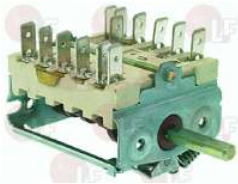

WHIRLPOOL 483286008222

3057034 SELECTOR SWITCH 7 POSITIONS
 contact capacity 16A 250V - max 150°C
 D-shaped pin \varnothing 6x4. \varnothing 6 mm
 for Convection oven electric (ZANUSSI)
 since 1/01/91
 FCF/E10 - FCF/E20
 for Convection oven gas (ZANUSSI)
 since 1/01/91
 FCF/G10 - FCF/G20
 since 1/01/87
 FCF/G40