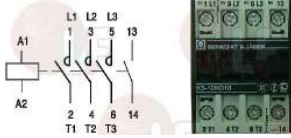

Suitable for:

3454068 CONTACTOR BENEDIKT/JAGER K3-10ND10

10A 400V 4Kw
coil 220/240V 50/60Hz
3 normally open contacts
1 normally open auxiliary contact
for Convection oven (ZANUSSI)