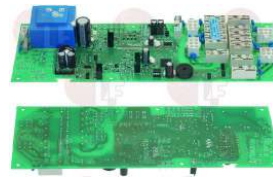

WHIRLPOOL 106517

WHIRLPOOL 771985000628

3390229 ELECTRONIC POWER BOARD 335x110 mm
for Convection oven electric (ZANUSSI) ACV/E10
ACV/E201 - ACV/E202 - ECV/E201 - ECV/E202
FCV/E10 - FCV/E201 - FCV/E202 - NCV/E10
RCV101E2 - ZCV/E201 - ZCV/E202
for Convection oven gas (ZANUSSI) ACV/G10
ACV/G201 - ACV/G202 - ECV/G201 - ECV/G202
ECV/G6 - FCV/G10 - FCV/G201 - FCV/G202
FCV/G6 - NCV/G10 - RCV101G2 - ZCV/G201
ZCV/G202 - ZCV/G6