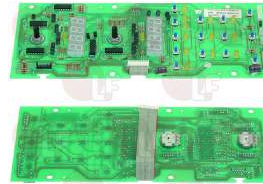

WHIRLPOOL 102725

WHIRLPOOL 771985000196

Electronic thermostats and controllers

3445073 THERMOSTAT EVK411 TCJ
power supply 12Vca/dc 1.5VA
thermostat setting range 0+60°C
ON-OFF control with one actuation point only
1 changeover relay output 16A
alarm buzzer
access to configuration parameters through
password - TTL serial port
room temperature 0+60°C
thermocouple TCJ type probe (not included)
connections by screw terminal block
front dimensions 74x32x65 mm
mounting hole 71x29mm