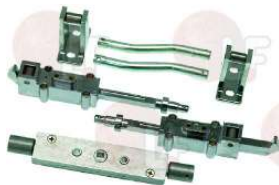

WHIRLPOOL 156411

WHIRLPOOL 771985003278