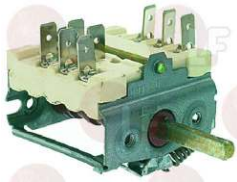

Suitable for:

WHIRLPOOL

3059057 SELECTOR SWITCH 0-1 POSITIONS

ON-OFF-START
16A 250V - max 150°C
D-shaped pin $\varnothing$ 6x4.6 mm
for Convection oven electric (ANGELO PO) FC1011E
FC1221E - FC611E
for Convection oven gas (ANGELO PO) FC1011G
FC1221G - FC611G

WHIRLPOOL 148271

WHIRLPOOL 771985001844

3057228 SELECTOR SWITCH 0-10 POSITIONS

contact capacity 12A 600V - max 60/75°C
D-shaped pin $\varnothing$ 6x4.6 mm
for Convection oven electric (INOXTREND)
BUA-606E-00 - BUA-610E-00 - CDA-107E
CDA-111E - CDA-207E - CDA-211E - CUA-107E
CUA-111E - CUA-211E - FDA-106E-00
FDA-110E-00 - FDA-120E-00 - FDA-210E-00
FDA-220E-00 - FUA-106E-00 - FUA-110E-00
FUA-120E-00 - FUA-210E-00 - FUA-220E-00
RDA-105E - RDA-110E - RDA-305E - RUA-105E
RUA-110E - RUA-305E - RUA-605E
for Convection oven gas (INOXTREND) BUA-606G-00
BUA-610G-00 - FDA-106G-00 - FDA-110G-00
FDA-120G-00 - FDA-210G-00 - FDA-220G-00
FUA-106G-00 - FUA-110G-00 - FUA-120G-00