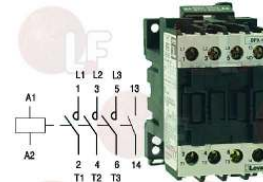

3446561 CONTACTOR LOVATO BF0910A

coil 9A 230V 50/60Hz 4.2Kw
3 normally open contacts
1 normally open auxiliary contact