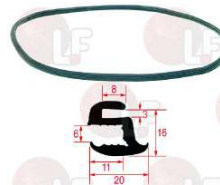

WHIRLPOOL 771985000382