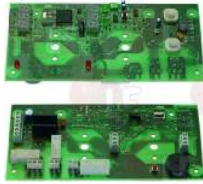

Electronic printed-circuit boards

3390038 ELECTRONIC CONTROL BOARD 195x95 mm
 for ovens with penetration probe
 for Convection oven electric (INOXTREND) RDE5E
 RPDE5E - RPDE5EP - WBE4E

WHIRLPOOL F50110

WHIRLPOOL 483286008696