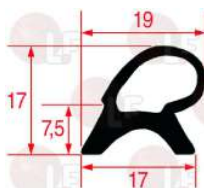

WHIRLPOOL 771985010296

3186041 OVEN DOOR GASKET 585x395 mm

snap-in gasket
 made of silicone elastomer
 profile dimensions 17x17 mm
 COLOUR BLACK
 for Convection oven electric (ZANUSSI) FCF/E6
 FCF/E6
 for Convection oven gas (ZANUSSI) FCF/G6 - FCF/G6
 FCVA/G6