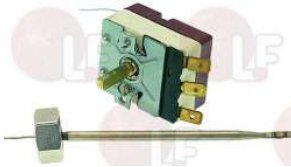

WHIRLPOOL 167899

3444406 SINGLE-PHASE THERMOSTAT +60+300°C
D-shaped pin 6x4.6 mm
covered capillary length 1500 mm - 16A 230V
bulb $\varnothing$ 4x120 mm - with stuffing gland nut M14x1
for Convection oven electric (RATIONAL)
since 1/06/97
CCD101 - CCD102 - CCD201 - CCD202 - CCD61 - CD101
CD102 - CD201 - CD202 - CD61