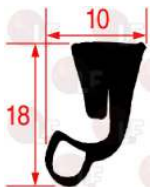

Gaskets for oven door

3186351 OVEN DOOR GASKET 1140 mm
made of silicone elastomer
profile dimensions 18x10 mm
COLOUR BLACK
for Convection oven electric (ZANUSSI) FCF/E2
FCF/E4 - FCF/E4OLD3 - ZCF/E2

WHIRLPOOL 771985003032

3186358 OVEN DOOR GASKET 1300 mm
made of silicone elastomer
COLOUR BLACK
for Convection oven electric (ZANUSSI) FVE3
VAPE3