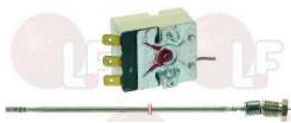

Suitable for:

WHIRLPOOL

Suitable for:

Thermostats

3444253 BIPOLAR THERMOSTAT 340°C
with manual reset
covered capillary length 900 mm - 10A 400V
bulb $\varnothing$ 3x195 mm
for very old series
for Convection oven (ZANUSSI)

WHIRLPOOL 158222

WHIRLPOOL 771985003516

3444121 MILLED GLAND FOR THERMOSTAT 9x1

WHIRLPOOL 167899

3444406 SINGLE-PHASE THERMOSTAT +60+300°C
D-shaped pin 6x4.6 mm
covered capillary length 1500 mm - 16A 230V
bulb $\varnothing$ 4x120 mm - with stuffing gland nut M14x1
for Convection oven electric (RATIONAL)
since 1/06/97
CCD101 - CCD102 - CCD201 - CCD202 - CCD61 - CD101
CD102 - CD201 - CD202 - CD61

WHIRLPOOL 481227118043

3444401 SINGLE-PHASE THERMOSTAT 100-180°C
D-shaped pin 6x4.6 mm
covered capillary length 2420 mm - 16A 250V
bulb $\varnothing$ 6x90 mm - with stuff.gland coupling M9x1
for Convection oven electric (RATIONAL)
since 1/06/97
CCD101 - CCD102 - CCD201 - CCD202 - CCD61 - CD101
CD20 - CD201 - CD6

WHIRLPOOL 481227118039

3444809 SINGLE-PHASE THERMOSTAT 110°C
with automatic reset
covered capillary length 900 mm
bulb $\varnothing$ 3x220 mm - with stuff.gland coupling M9x1
for Convection oven (INOXTREND)

WHIRLPOOL 483286008707

3444400 SINGLE-PHASE THERMOSTAT 30-90°C
D-shaped pin 6x4.6 mm
covered capillary length 1500 mm - 16A 250V
bulb $\varnothing$ 3x262 mm
for Convection oven electric (RATIONAL)
since 1/06/97
CCD101 - CCD102 - CCD201 - CCD61 - CD101 - CD102
CD20 - CD201 - CD202 - CD6 - CD61 - CM101
CM20 - CM201 - CM6

WHIRLPOOL 481227118037

3444418 SINGLE-PHASE THERMOSTAT 30-90°C
D-shaped pin 6x4.6 mm
covered capillary length 1500 mm - 16A 250V
bulb $\varnothing$ 6x97 mm
for Convection oven (INOXTREND)
for Convection oven (WHIRLPOOL)

WHIRLPOOL 771985010232