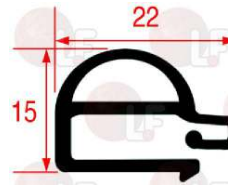

WHIRLPOOL 153751

WHIRLPOOL 771985002706

3186043 OVEN DOOR GASKET 720x640 mm

snap-in gasket
made of silicone elastomer
profile dimensions 17x17 mm
COLOUR BLACK
for Convection oven electric (ZANUSSI)
since 3/11/86
FCF/E10 - FCF/E20 - FCV/E10 - FCV/E20
for Convection oven gas (ZANUSSI)
since 3/11/86
FCF/G10 - FCF/G20 - FCV/G10 - FCV/G20